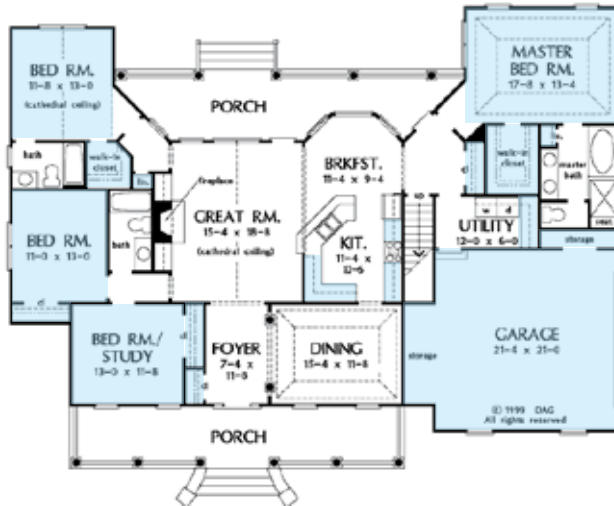

A **Bench** provides convenient seating and extra storage.

Framed Doors can be finished with glass of your choice.

Crown Molding gives a custom cabinet look.

A **Closet Hutch** offers additional shelf and drawer space.

Chrome Shoe Fences add a subtle shine to shoe storage.

A **Pull-Out Hamper** keeps laundry items out of sight.

*T*ailored to your needs, a MasterSuite® Garage System gives you peace of mind knowing that everything is orderly and in its place, protected from dirt, dust, stains and moisture. Offering 3/4" material with a thermal-fused melamine finish, heavy-duty edge banding, attractive chrome handles, full-cabinet back-panels, adjustable legs and European-style hinges, a MasterSuite® Garage System can be personalized even more with a wide variety of ClosetMaid® racks, hooks and tool holders.

Versatile solutions make the most of your space.

Clean White Flat-Front

Laundry Cabinets

Laminate Pantries

ProCuisine Cabinet Organizers

Master Bedroom Closet

Nursery

PRO

Professional Room Organization

Hallway / Linen Closets

Attic/Bonus Room

Wire Closets

Study

Entry Way

Garage or Basement

CLOSETMAID®