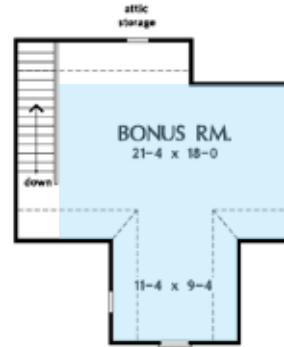

Attic/Bonus Room